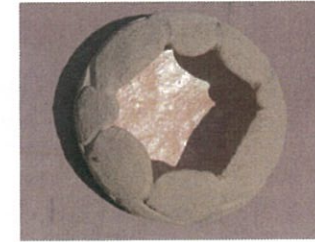

### 【Samples】

- Weight of Clay Needed : 5Kg
- Size of Container : dia.20×12cm
- Glaze : Yellow Matte (only inside)
- Time Required : 1 day

- Weight of Clay Needed : 9Kg
- Size of Container : 44×10×33cm
- Glaze : Turkish Blue Matte
- Time Required : A half day