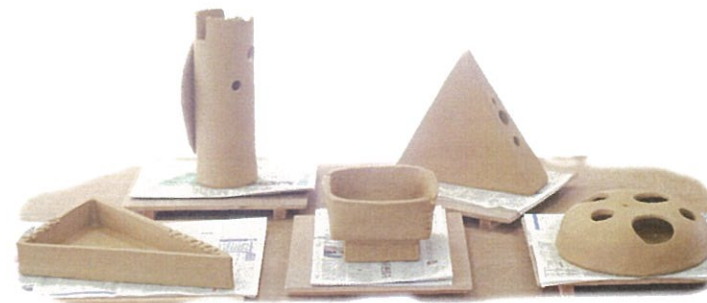

### 【Fee for Facility Usage】

|              |                                   |
|--------------|-----------------------------------|
| Day Use      | : 3,000yen /person(including tax) |
| Half-day Use | : 1,500yen /person(including tax) |

### 【Price of Clay】

2,000yen /Kg (including tax)

### 【Samples】

- Weight of Clay Needed : 5Kg
- Size of Container : dia.20×12cm
- Glaze : Yellow Matte (only inside)
- Time Required : 1 day

- Weight of Clay Needed : 9Kg
- Size of Container : 44×10×33cm
- Glaze : Turkish Blue Matte
- Time Required : A half day