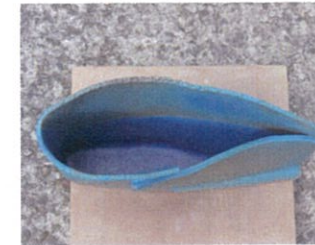

### 【Samples】

- Weight of Clay Needed : 5Kg
- Size of Container : dia.20×12cm
- Glaze : Yellow Matte (only inside)
- Time Required : 1 day

- Weight of Clay Needed : 9Kg
- Size of Container : 44×10×33cm
- Glaze : Turkish Blue Matte
- Time Required : A half day