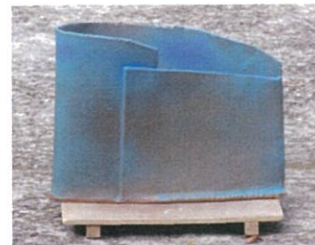

### 【Samples】

- Weight of Clay Needed : 5Kg
- Size of Container : dia.20×12cm
- Glaze : Yellow Matte (only inside)
- Time Required : 1 day

- Weight of Clay Needed : 9Kg
- Size of Container : 44×10×33cm
- Glaze : Turkish Blue Matte
- Time Required : A half day